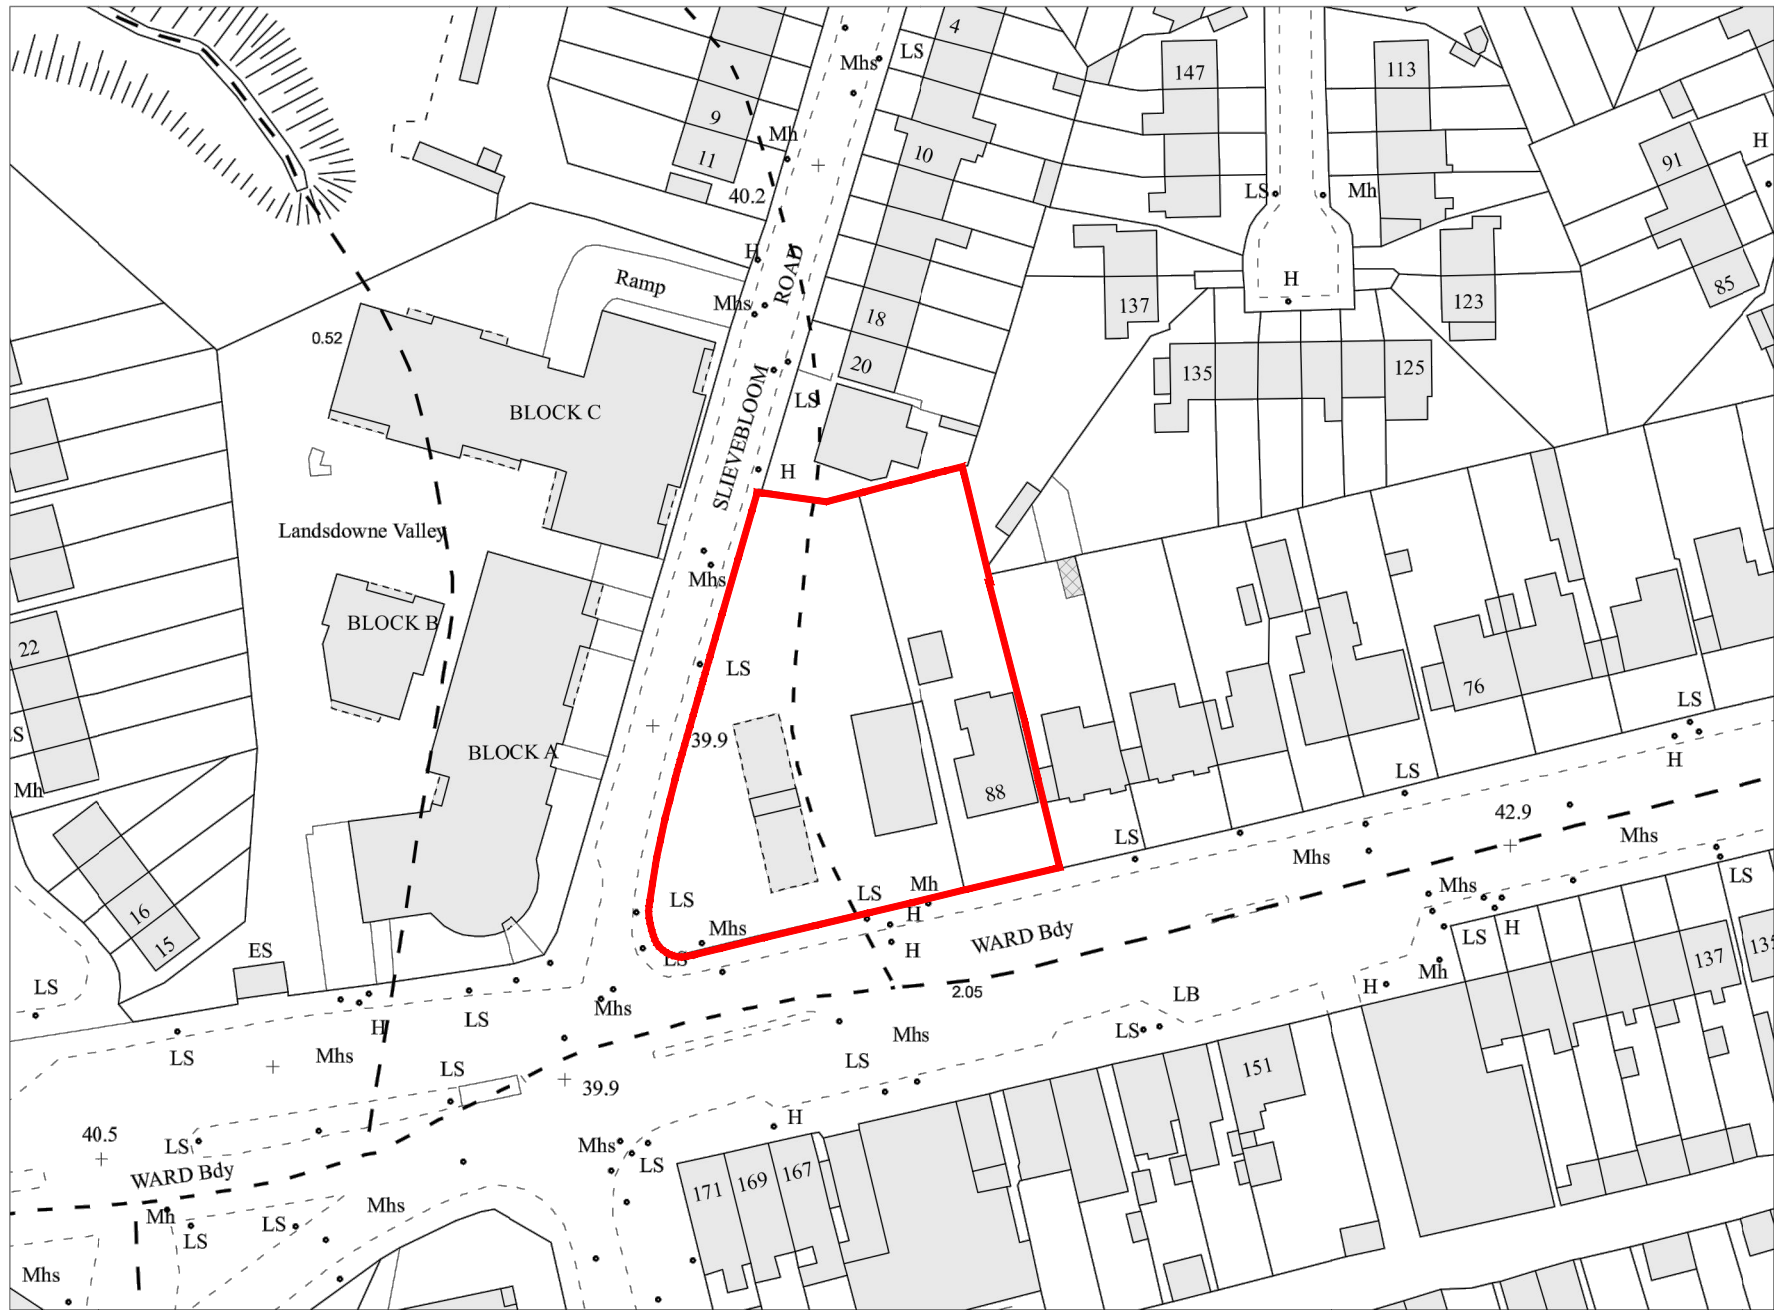

Surveyed 1972
Revised 2014
Levelled 1992

Urban PLACE Map

SITE LOCATION

ITM CENTRE PT. COORDS.

711482,731792

DESCRIPTION

MAP SHEETS

1:1000
3327-05

© Suirbhéireacht Ordánais Éireann, 2015
© Ordnance Survey Ireland, 2015

Scale:- 1:1,000
Scála:- 1:1,000